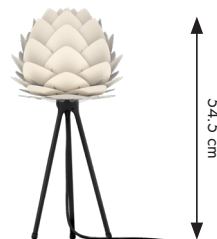

VITA Aluvia mini

#2128
#2130
#2132
#2134
#2136
#2138

Designed by The VITA copenhagen Design Team in Copenhagen, Denmark

Aluvia mini + Champagne

Aluvia mini + Tripod table

Floor and pendant in one

Unbreakable

Dimensions

ø 40 cm
h 30 cm

Material

Aluminium, PP & PC

Weight incl. packaging

1380 g

Light source

E27 - max 15 W LED
Bulb recommendation: #4136

Packaging

Gift Box, Dimensions (W×H×D): 51 x 2.7 x 35.1 cm

Assembly time

20 min - video guide at www.vitacopenhagen.com

Media Kit

Photos, 3D models

Download at www.vitacopenhagen.com

Ordering Information