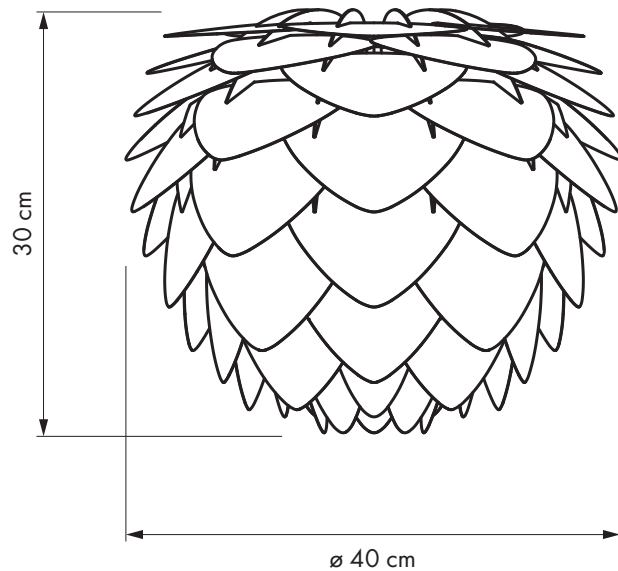

VITA Aluvia mini

#2128
#2130
#2132
#2134
#2136
#2138

Designed by The VITA copenhagen Design Team in Copenhagen, Denmark

Aluvia mini + Champagne

Aluvia mini + Tripod table

Floor and pendant in one

Unbreakable

Dimensions

ø 40 cm
h 30 cm

Material

Aluminium, PP & PC

Weight incl. packaging

1380 g

Light source

E27 - max 15 W LED
Bulb recommendation: #4136

Packaging

Gift Box, Dimensions (W×H×D): 51 x 2.7 x 35.1 cm

Assembly time

20 min - video guide at www.vitacopenhagen.com

Media Kit

Photos, 3D models

Download at www.vitacopenhagen.com

Ordering Information