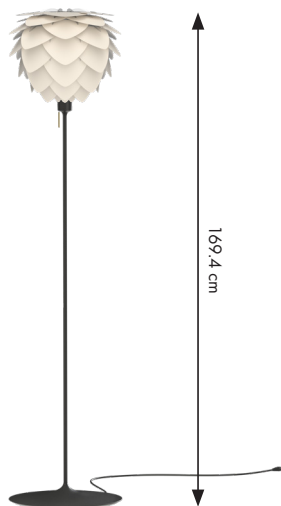

VITA Aluvia mini

#2128
#2130
#2132
#2134
#2136
#2138

Designed by The VITA copenhagen Design Team in Copenhagen, Denmark

Aluvia mini + Champagne

Aluvia mini + Tripod table

Floor and pendant in one

Unbreakable

Dimensions

ø 40 cm
h 30 cm

Material

Aluminium, PP & PC

Weight incl. packaging

1380 g

Light source

E27 - max 15 W LED
Bulb recommendation: #4136

Packaging

Gift Box, Dimensions (W×H×D): 51 x 2.7 x 35.1 cm

Assembly time

20 min - video guide at www.vitacopenhagen.com

Media Kit

Photos, 3D models

Download at www.vitacopenhagen.com

Ordering Information