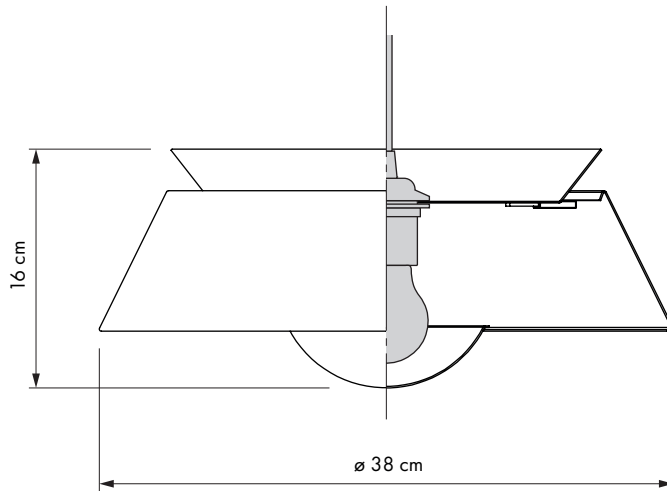

Designed by The VITA copenhagen Design Team in Copenhagen, Denmark

Colour variations

Dimensions

ø 38 cm
h 16 cm

Material

Steel and polymethylmethacrylate

Weight incl. packaging

2 kg

Light source

E27 / E26 - max 15 W LED
Bulb recommendation: #4026

Packaging

Gift Box, Dimensions (W×H×D): 40x40x9 cm

Assembly time

5 min - video guide at www.vitacopenhagen.com

Media Kit

Photos, 3D models, 2D drawings
Download at www.vitacopenhagen.com

Ordering Information

Cuna matt white	#2034
Cuna matt black	#2035
Cuna mint green	#2036

Accessories

Cord set white (pendant)	#4005
Cord set black (pendant)	#4006
Cannonball white (pendant)	#4031
Cannonball black (pendant)	#4032
Rosette white	#4144
Rosette black	#4145
Idea 6W 60 mm LED bulb	#4026
Idea 6W 80 mm LED bulb	#4033
Idea 2W 45 mm LED bulb	#4039
Idea 13W 70 mm LED bulb	#4136

Download the VITA Unfold at Home App

It helps you choose the perfect lamp

UNFOLD
AT HOME