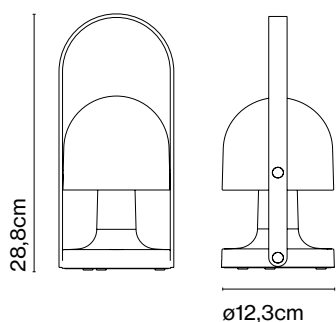

FollowMe

Rocking opal diffuser and white matte polycarbonate body. Plywood handle with natural oak veneer, brass switch and construction details. Five hours of battery life at peak performance.

reddot award 2016
winner lighting design

FollowMe

LED 3,2W Warm light 240lm (included)

● White-Oak

Battery:

- 5 hours in peak power
- 10 hours in half power
- 20 hours in a quarter power

Battery charging time: 10h.

* 3 positions dimmer

- [Download](#) Assembly Instructions
- [Download](#) Photometric Data
- [Download](#) 2D
- [Download](#) 3D
- [Download](#) Energy label

Watch the video
info@marset.com
www.marset.com

Portable and rechargeable, FollowMe is a table lamp that can be taken wherever you go. Because of its small, warm, and self-contained character, it is ideal for home or restaurants and terraces that have no access to electrical outlets, or to replace candlelight.