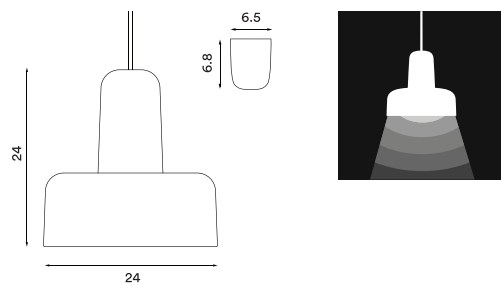

Meld

Meld grey / off-white
– Item no. 125

Meld dusty blue / off-white
– Item no. 126

Product type: Pendant lamp
Design: Noidoi Design Studio, 2017

Shade colour: Grey/off-white or
dusty blue/off-white
Shade material: Stoneware
Wire: Grey silk, 350 cm
Bulb: E27, Max. 60 W
Voltage: 220V - 240V - 50Hz
Net weight: 2.5 kg

Dimensions and light direction:

Outer package: 2
Recommended bulb: