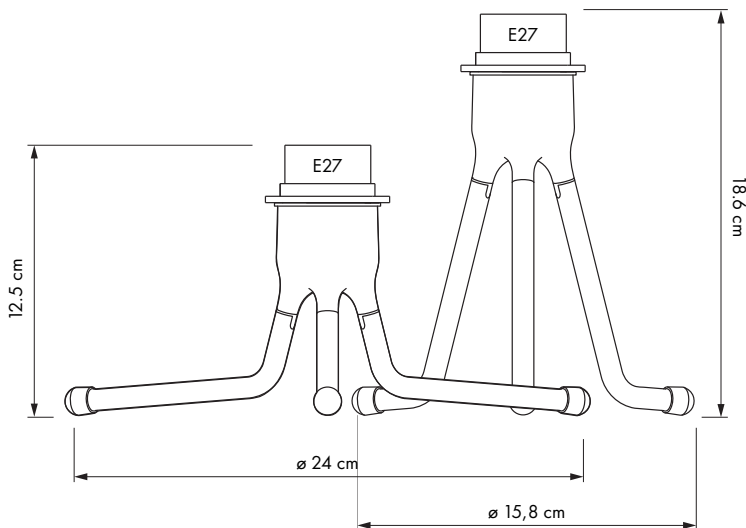

VITA Tripod base

#4053
#4054

Designed by Soren Ravn Christensen in Copenhagen, Denmark

Dimensions
ø 15,8 or 24 cm
h 18,6 or 12,5 cm

Material
Includes 2m of textile cord, switch, plug and E27 socket.

Weight incl. packaging
610 g

Light source
E27 / E26
Max 15 W LED

Packaging
Gift Box, Dimensions (W×H×D): 16,6x16,6x9,3 cm

Assembly time
5 min - video guide at www.vitacopenhagen.com

Media Kit
Photos, 3D models, 2D drawings
Download at www.vitacopenhagen.com

Ordering Information

Tripod base white	#4053
Tripod base black	#4054

Accessories

Idea 6W 60 mm LED bulb	#4026
Idea 6W 80 mm LED bulb	#4033
Idea 2W 45 mm LED bulb	#4039
Idea 13W 70 mm LED bulb	#4136

Colour variations

The specifications and dimensions are subject to change without notice
Document date: 20 October 2017 4:53 PM