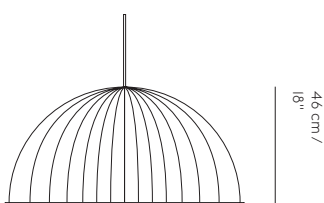

UNDER THE BELL LAMP – EU VERSION

ISKOS-BERLIN ON THE DESIGN “Under The Bell” is not just a lampshade. When hung over a table or in a open environment it creates its own space within the bigger space. That way, the lamp embraces and shelters the table and people beneath it - both physically and in a more abstract sense. The recycled plastic felt even absorbs sound and helps improve the acoustics of your room.

Ø 82 cm /
32.25"

DESIGNED BY / YEAR OF DESIGN

Iskos-Berlin / 2011

ABOUT THE DESIGNER

Iskos-Berlin is a Copenhagen-based design duo that has made International headlines within furniture, industrial and graphic design. The studio, formerly known as Komplot Design has collaborated with some of the World's most prestigious manufacturers and their furniture, lighting and other design products are exhibited at numerous design museums around the World including MoMA and the Designmuseum Denmark.

CATEGORY

Pendant lamp

ENVIRONMENT

Indoor

DESCRIPTION

Under The Bell is a large lamp that works well high above the ground or close to where you sit. Either way it will create a space within space and the soft felt will help improve the acoustics of your room.

PRODUCTION PROCESS

Large sheet of PET material is heated in a mould and pressed into its shape.

MATERIAL

PET material and rubber/ PVC 3x0,75mm²

CORD LENGTH

5000 mm / 197"

BULB INCLUDED

No