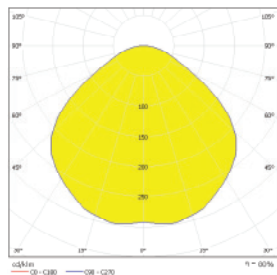

DESIGNED BY / YEAR OF DESIGN

Iskos-Berlin / 2011

ABOUT THE DESIGNER

Iskos-Berlin is a Copenhagen-based design duo that has made International headlines within furniture, industrial and graphic design. The studio, formerly known as Komplot Design has collaborated with some of the World's most prestigious manufacturers and their furniture, lighting and other design products are exhibited at numerous design museums around the World including MoMA and the Designmuseum Denmark.

CATEGORY

Pendant lamp

ENVIRONMENT

Indoor

DESCRIPTION

Under The Bell is a large lamp that works well high above the ground or close to where you sit. Either way it will create a space within space and the soft felt will help improve the acoustics of your room.

PRODUCTION PROCESS

Large sheet of PET material is heated in a mould and pressed into its shape.

MATERIAL

PET material and rubber/ PVC 3x0,75mm²

CORD LENGTH

5000 mm / 197"

BULB INCLUDED

No

CANOPY INCLUDED

NO

DIMABLE FUNCTION

Yes

CLEANING AND CARE

Vacuum to remove dust. Clean of any marks with a clean moist cloth. Always switch off the electricity supply before cleaning.